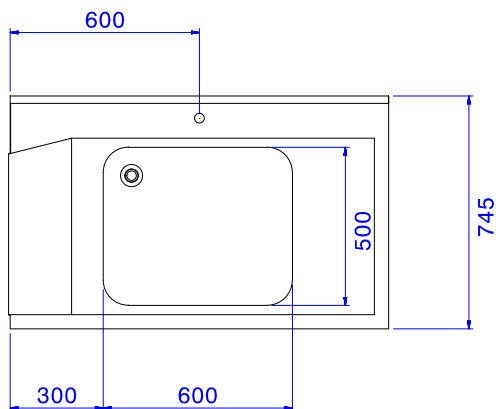

### Short Form Specification

**Item No.** \_\_\_\_\_

For hood type dishwashers. Constructed in 304 AISI stainless steel. Backsplash mm300h. N. 2 square 40x40mm tubular legs on height-adjustable feet. Bowl size mm600x500x300h with overflow pipe, drain hole and plastic syphon. Basket direction: from right to left.

### Sustainability

- Designed for 500x500 mm dishwashing racks (it is necessary to connect a rail to the table to avoid baskets from falling).

### Optional Accessories

- - NOT TRANSLATED - PNC 855379
- - NOT TRANSLATED - PNC 855380
- - NOT TRANSLATED - PNC 855381
- - NOT TRANSLATED - PNC 855385
- - NOT TRANSLATED - PNC 855386
- - NOT TRANSLATED - PNC 855389
- Undershef for dishwasher table, 1200mm PNC 865352
- Basket guide for dishwasher tables with bowl 600mm for hood type and rack type PNC 865370
- Floor fastening kit for 2 square legs PNC 865386
- Single plastic drain syphon 2 " for sinks PNC 895313

**APPROVAL:** \_\_\_\_\_

Front

Side

Top

**Key Information:**

External dimensions, Width:	1200 mm
865314 (BHHPT6B12R)	1200 mm
External dimensions, Depth:	745 mm
External dimensions, Height:	1170 mm
Net weight:	8 kg
Splashback Dimensions, Height:	300 mm
Basin dimensions:	600x500x300h