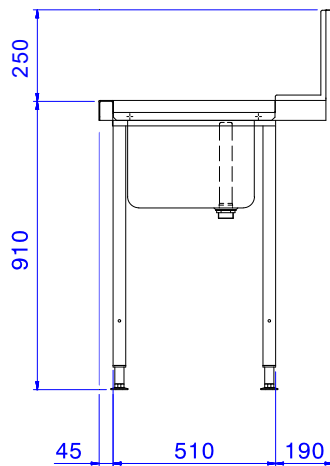

### Short Form Specification

**Item No.** \_\_\_\_\_

For hood type dishwashers. Constructed in 304 AISI stainless steel. Backsplash mm300h. N. 2 square 40x40mm tubular legs on height-adjustable feet. Bowl size mm600x500x300h with overflow pipe, drain hole and plastic syphon. Basket direction: from right to left.

### Sustainability

- Designed for 500x500 mm dishwashing racks (it is necessary to connect a rail to the table to avoid baskets from falling).

### Optional Accessories

- - NOT TRANSLATED - PNC 855379
- - NOT TRANSLATED - PNC 855380
- - NOT TRANSLATED - PNC 855381
- - NOT TRANSLATED - PNC 855385
- - NOT TRANSLATED - PNC 855386
- - NOT TRANSLATED - PNC 855389
- Undershef for dishwasher table, 1200mm PNC 865352
- Basket guide for dishwasher tables with bowl 600mm for hood type and rack type PNC 865370
- Floor fastening kit for 2 square legs PNC 865386
- Single plastic drain syphon 2 " for sinks PNC 895313

**APPROVAL:** \_\_\_\_\_

Front

Side

Top

**Key Information:**

External dimensions, Width:	1200 mm
865314 (BHHPT6B12R)	1200 mm
External dimensions, Depth:	745 mm
External dimensions, Height:	1170 mm
Net weight:	8 kg
Splashback Dimensions, Height:	300 mm
Basin dimensions:	600x500x300h