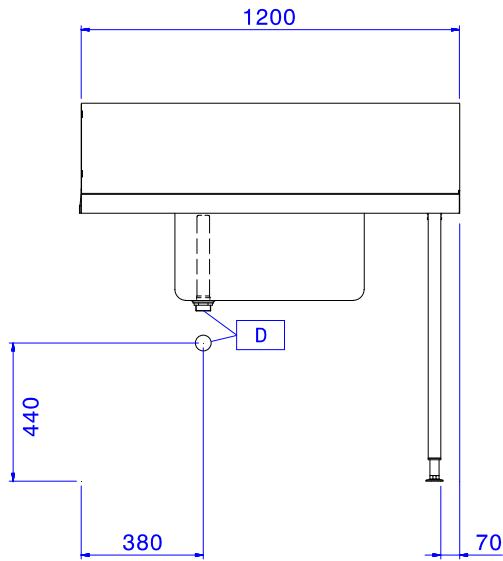

### Short Form Specification

**Item No.** \_\_\_\_\_

For hood type dishwashers. Constructed in 304 AISI stainless steel. Backsplash mm300h. N. 2 square 40x40mm tubular legs on height-adjustable feet. Bowl size mm600x500x300h with overflow pipe, drain hole and plastic syphon. Basket direction: from right to left.

### Sustainability

- Designed for 500x500 mm dishwashing racks (it is necessary to connect a rail to the table to avoid baskets from falling).

### Optional Accessories

- - NOT TRANSLATED - PNC 855379
- - NOT TRANSLATED - PNC 855380
- - NOT TRANSLATED - PNC 855381
- - NOT TRANSLATED - PNC 855385
- - NOT TRANSLATED - PNC 855386
- - NOT TRANSLATED - PNC 855389
- Undershef for dishwasher table, 1200mm PNC 865352
- Basket guide for dishwasher tables with bowl 600mm for hood type and rack type PNC 865370
- Floor fastening kit for 2 square legs PNC 865386
- Single plastic drain syphon 2 " for sinks PNC 895313

**APPROVAL:** \_\_\_\_\_

Front

Side

Top

**Key Information:**

External dimensions, Width:	1200 mm
865314 (BHHPT6B12R)	1200 mm
External dimensions, Depth:	745 mm
External dimensions, Height:	1170 mm
Net weight:	8 kg
Splashback Dimensions, Height:	300 mm
Basin dimensions:	600x500x300h